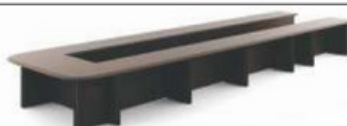

SF - T 29
Curved Workstation
Size per seat : 1500 x 1500 mm

Computer Lab 1

Computer Lab 2

Computer Lab 3

U Shaped Conference Table - T 021

Workstation - T 033

Liner Workstation - T 031

Working Tables